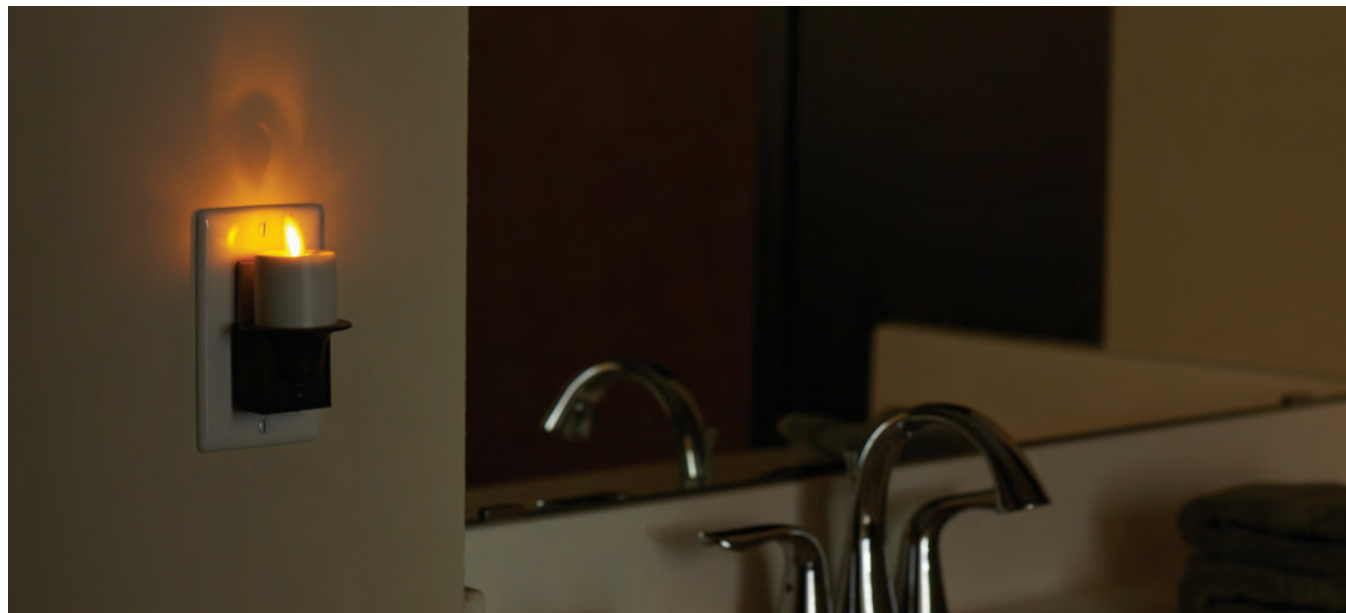

MOVING FLAME™ NIGHTLIGHT

Global Patented Moving Flame™ Technology

Liown's Moving Flame™ nightlight utilizes the electromagnetic performance found in our Moving Flame™ candles, but with the convenience of a 110V wall socket. Ideal for illuminating hallways and rooms needing automated ambiance provided by a traditional nightlight. Our variety of finishes integrates beautifully into any style of decor.