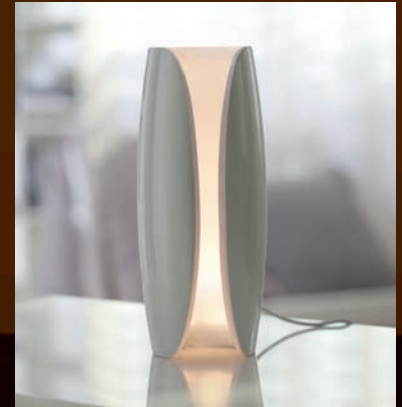

We start by listening to our customers to learn what it is they want to produce and then we propose creative solutions that will fulfill the needs of consumers as well as ensure market share for our customers. We offer only the newest technology for unique products that never sacrifice function. Further capabilities include product troubleshooting, market analysis, mock-up samples (tooled and hand made) and much more.

We own more than 230 Chinese and Global patents in a variety of technologies that we use in new product development.

- Electronic/Flameless candles
- LED lighting technology
- Electromagnetic technology
- Wireless technology
- Solar technology and more